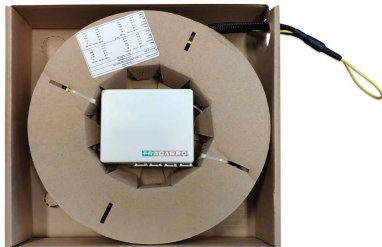

## STOA 4 40m

Multifibre cables

**Plastic Apartment Optical Termination Box**, pre-connected on **both sides**, with 4 SC/APC sockets and shooter; available with **30m** of 4-fibre cable for **FTTH** multiservice installations; very useful solution to bring within each individual housing unit all centralized services in the CSOE of FTTH installations.

Specifications		
Code		287514
Fiber type		Single-mode 9/125; semi loose
Sheath		LSZH, G657 A2
Colour		White
Fibre no.		4
Fibre length	m	40
Sheath diameter	mm	3
Connectors		SC/APC - SC/APC
Connector type		Simplex PULL
Insertion loss	dB	< 0.25 (Grade B)
Dimensions and packaging		
Pieces		1
EAN code		8016978102181
Packaging dimensions	mm	280 x 260 x 60
Product dimensions	mm	250 x 250 x 50
Packaging weight	Kg	0.70